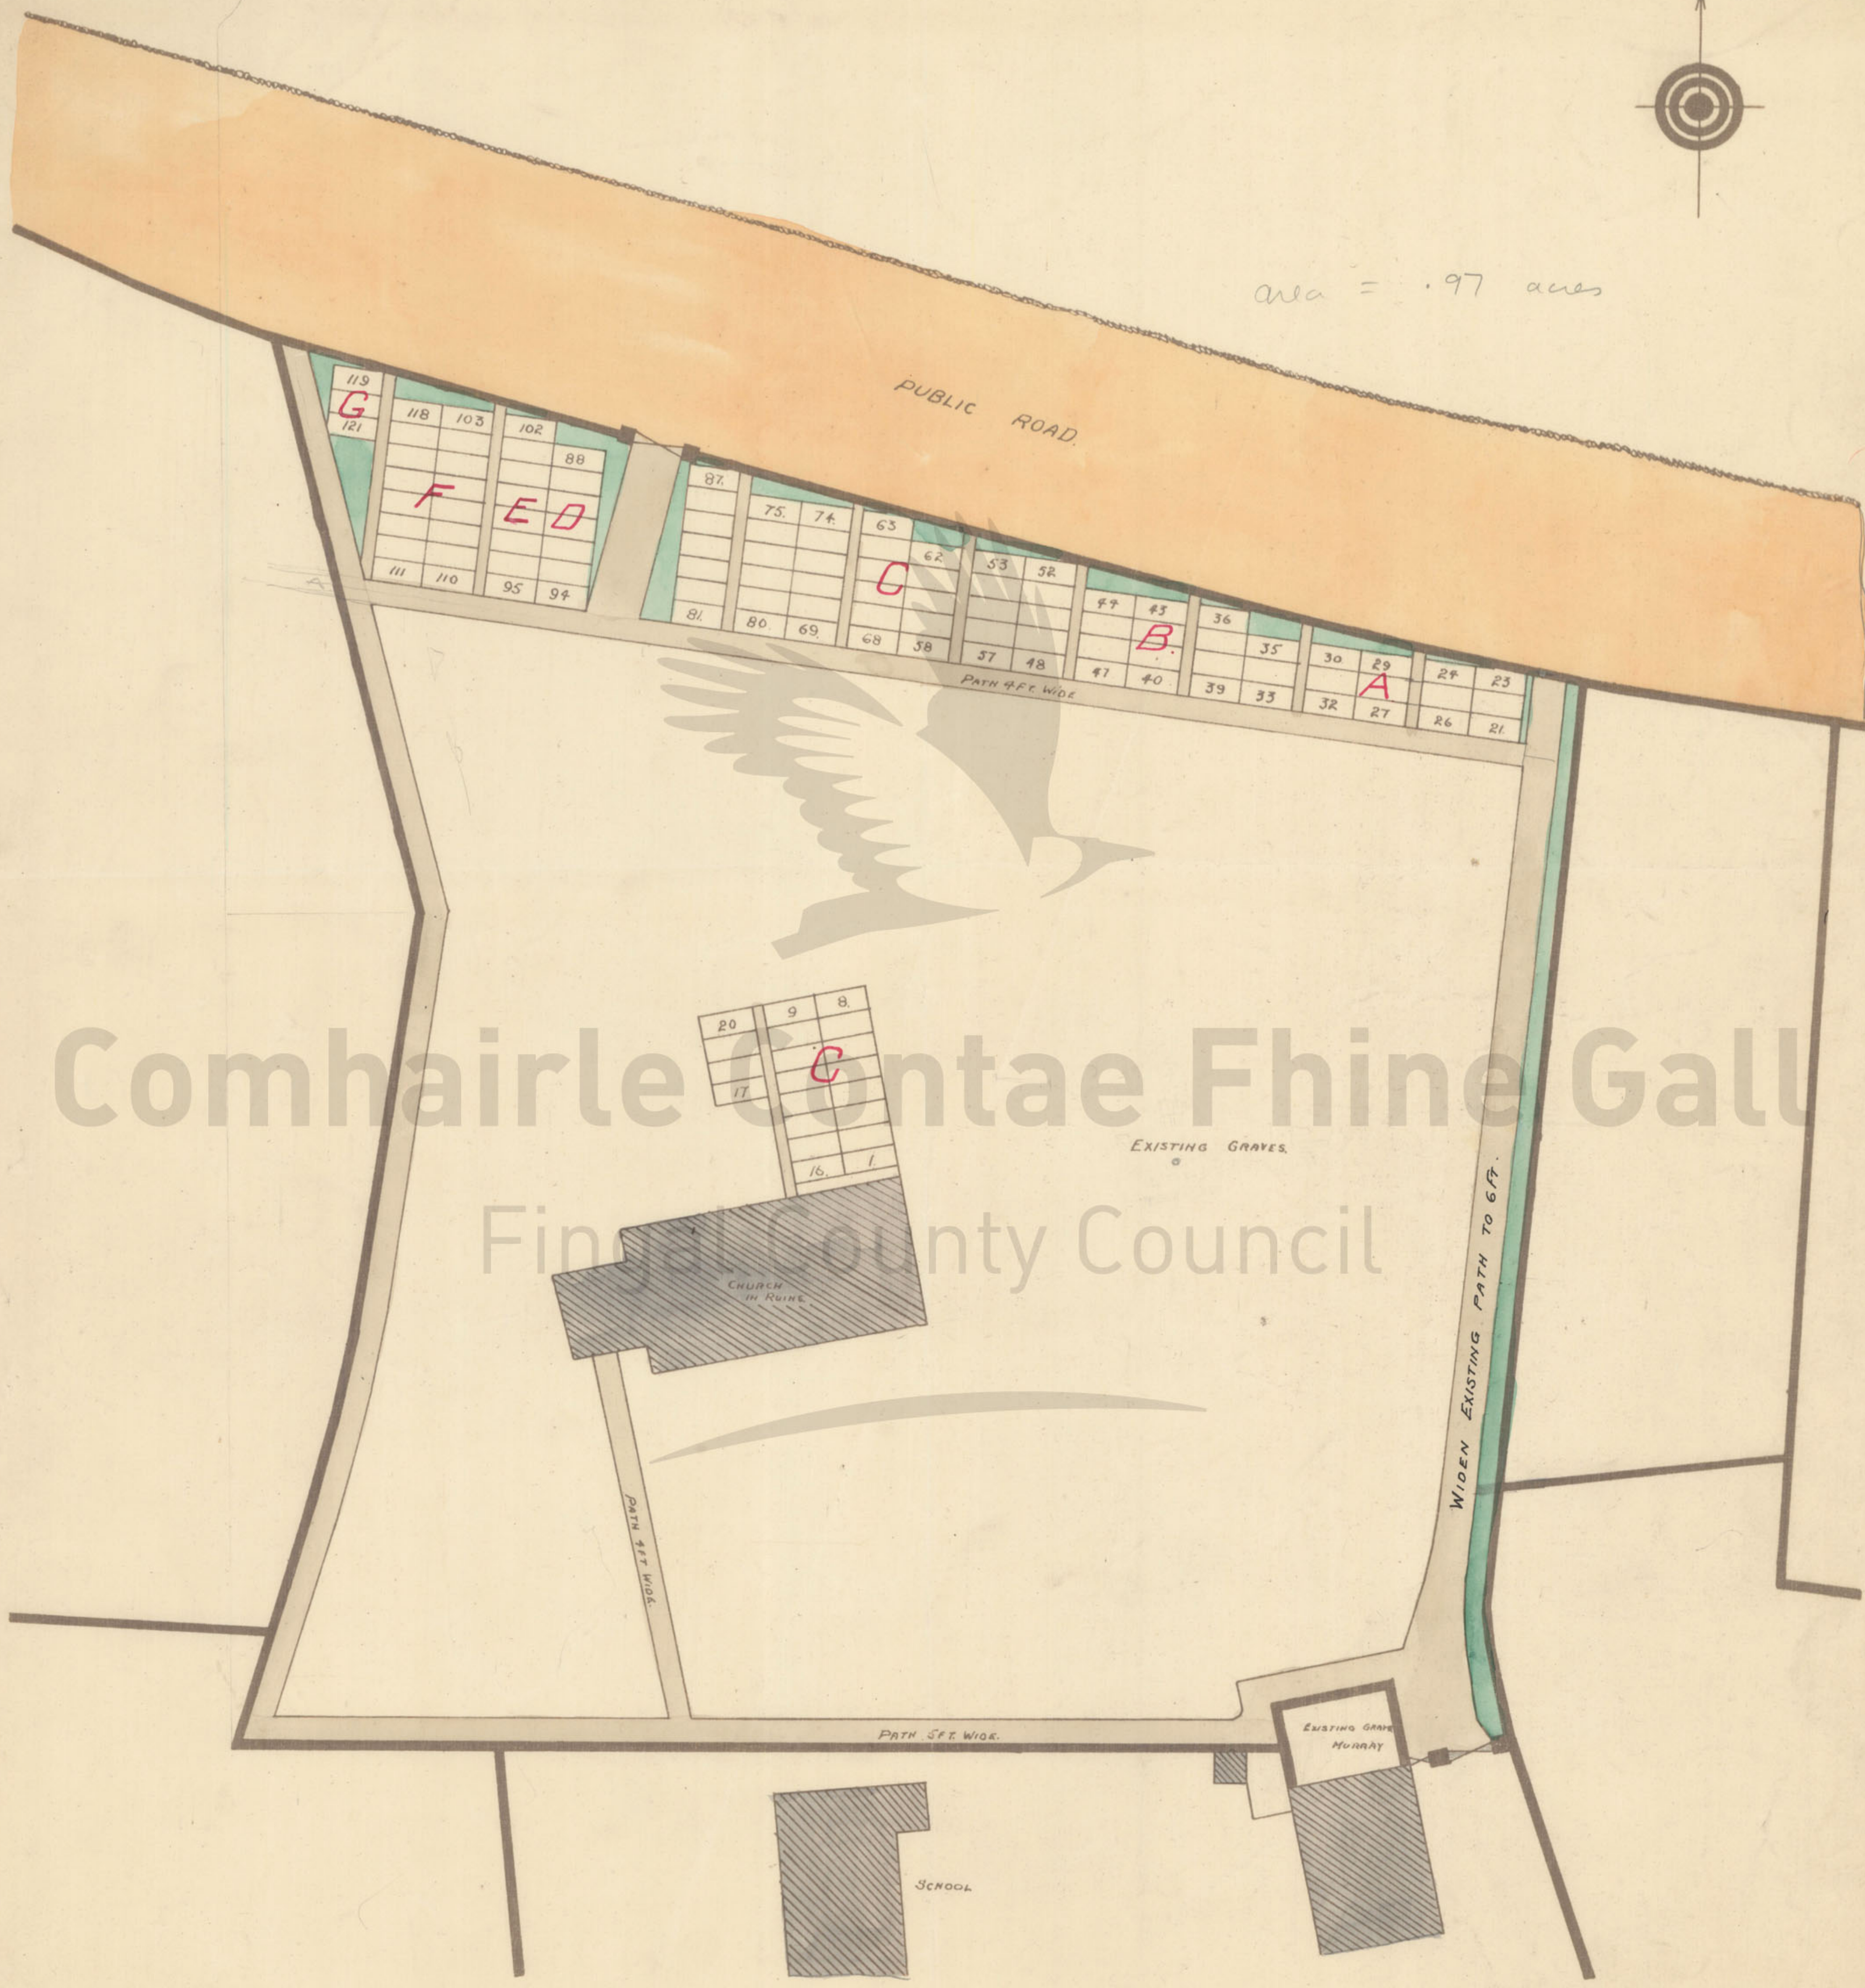

DUBLIN BOARD OF PUBLIC HEALTH

EXISTING BURIAL GROUND GARRISTOWN

MAP SHOWING VACANT GROUND LAID OUT IN GRAVE SPACES. JANUARY 1933.

area = .97 acres

Comhairle Contae Fhine Gall
Fingal County Council

Scale ~ 20 Feet to One Inch

F. RUSSELL, M.R.I.N., N.I.C.E.I.,
ENGINEER TO THE BOARD,
15 PARNELL SQ.,
DUBLIN.

D.R.G. No. B.G. 3032